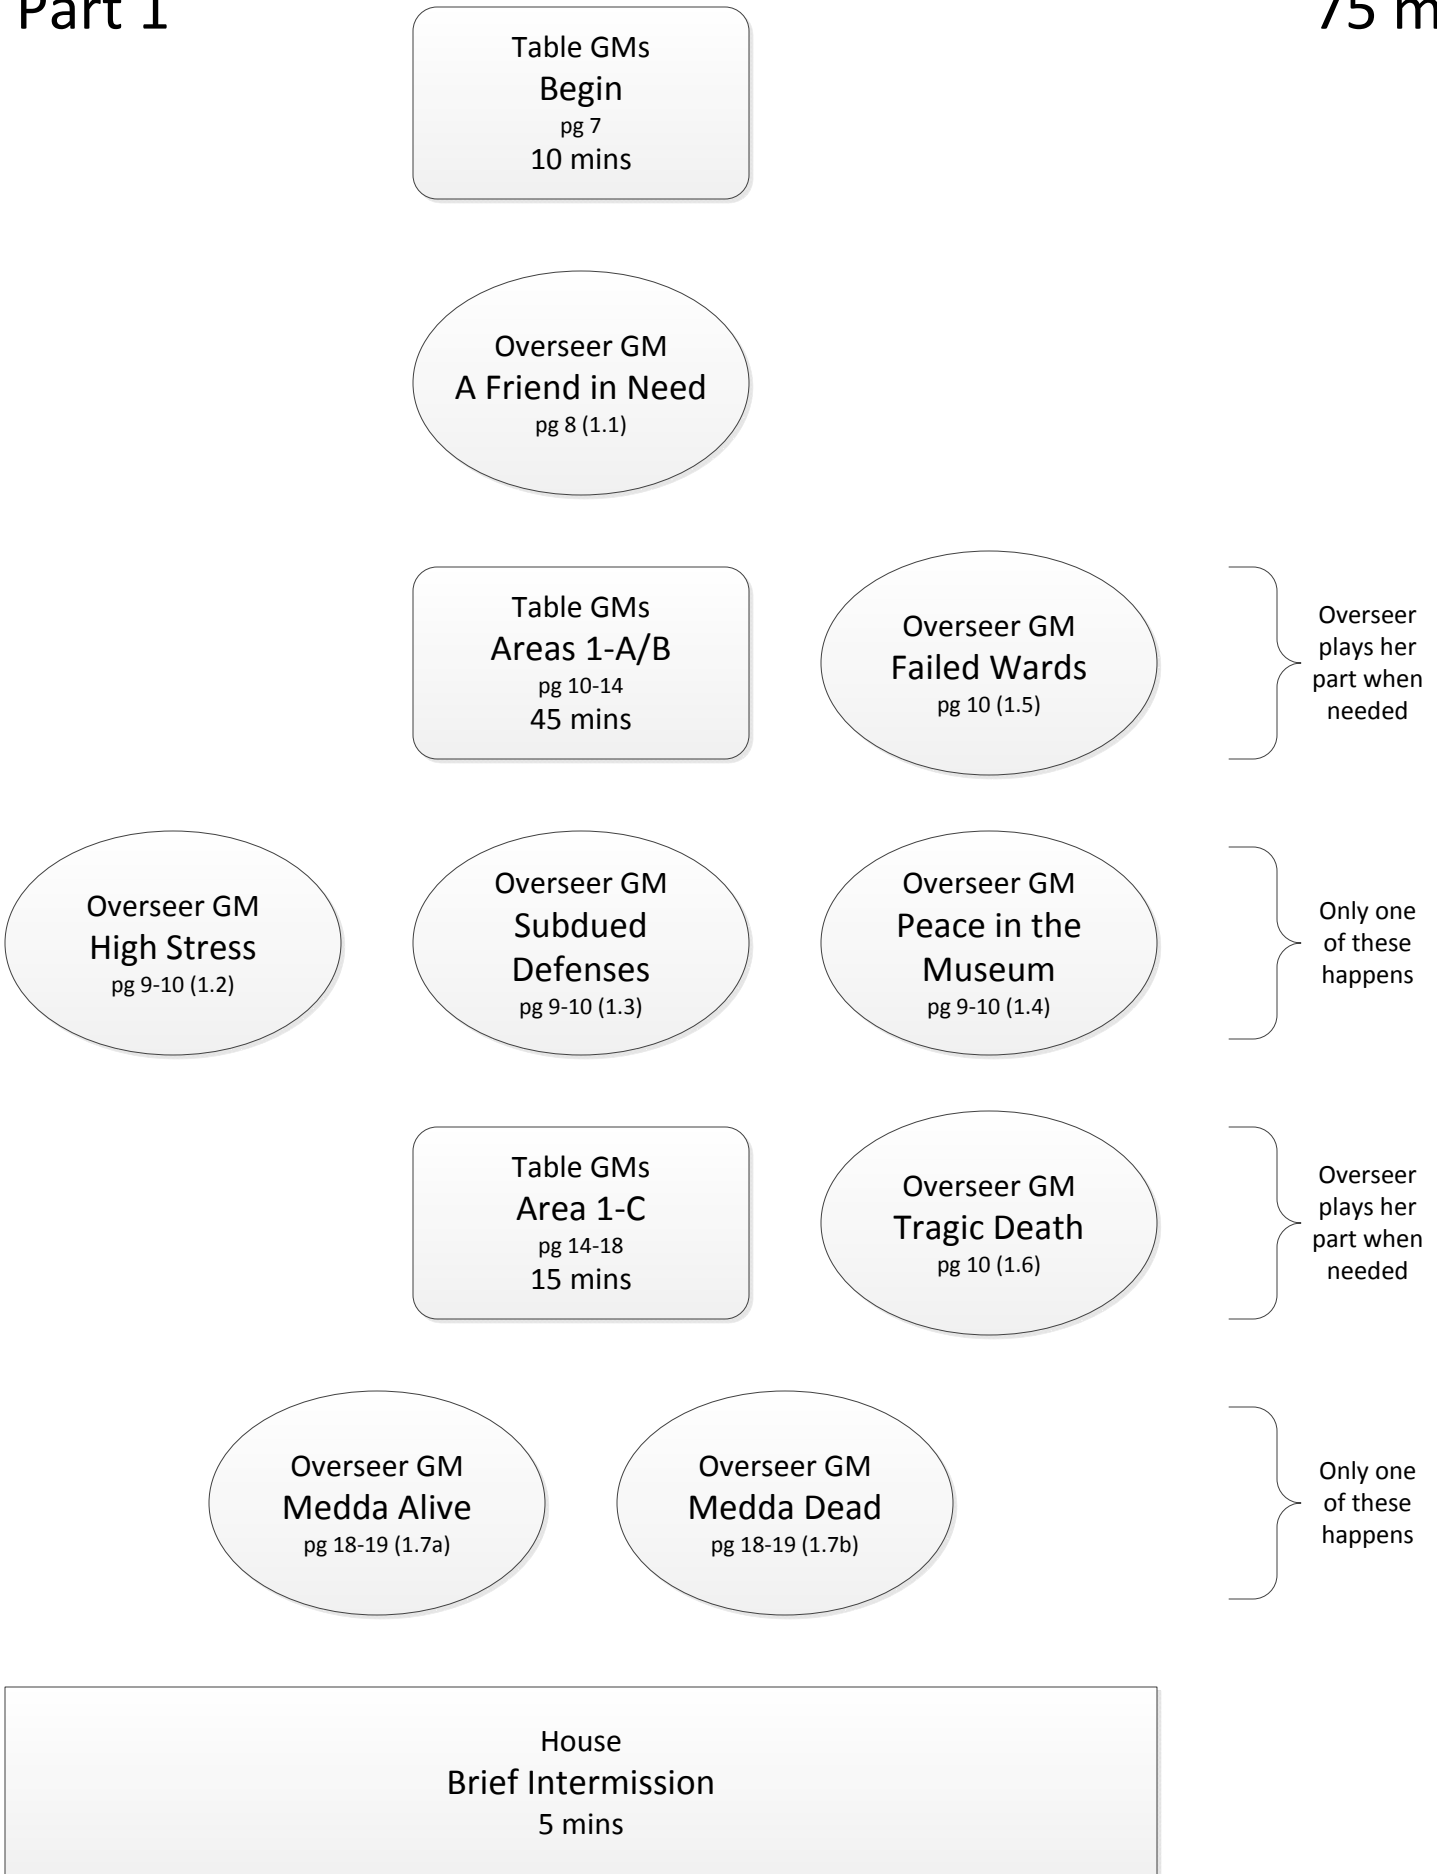

#8-99 Solstice Scar

Part 1

Overseer GM Flowchart

75 mins

#8-99 Solstice Scar Part 2

Overseer GM Flowchart 75 mins

Overseer GM
Ivvara's Path
pg 20 (2.1)

Table GMs
Securing Passage
pg 20-22
15 mins

Overseer GM
Conclude
Securing Passage
pg 21 (2.2)

Table GMs
Areas 2-D/E/F/G
pg 14-18
55 mins

Overseer GM
Scattered Leaders
pg 21 (2.3)

} Overseer
plays her
part when
needed

Overseer GM
Devastated Army
pg 29-30 (2.4)

Overseer GM
Bloodied Convoy
pg 29-30 (2.5)

Overseer GM
Twinhorn
Champions
pg 29-30 (2.6)

} Only one
of these
happens

House
Brief Intermission
5 mins

#8-99 Solstice Scar

Part 3

Overseer GM Flowchart

80 mins

Overseer GM
Winter Solstice
pg 31 (3.1)

Table GMs
Areas 3-H then 3-I
pg 31-38
50 mins

Overseer GM
Twinhorn Allies
pg 32 (3.6)

Overseer plays her part when needed

Overseer GM
Deepening Shadows
pg 32 (3.2)

Overseer GM
Uncertain Opportunity
pg 32 (3.3)