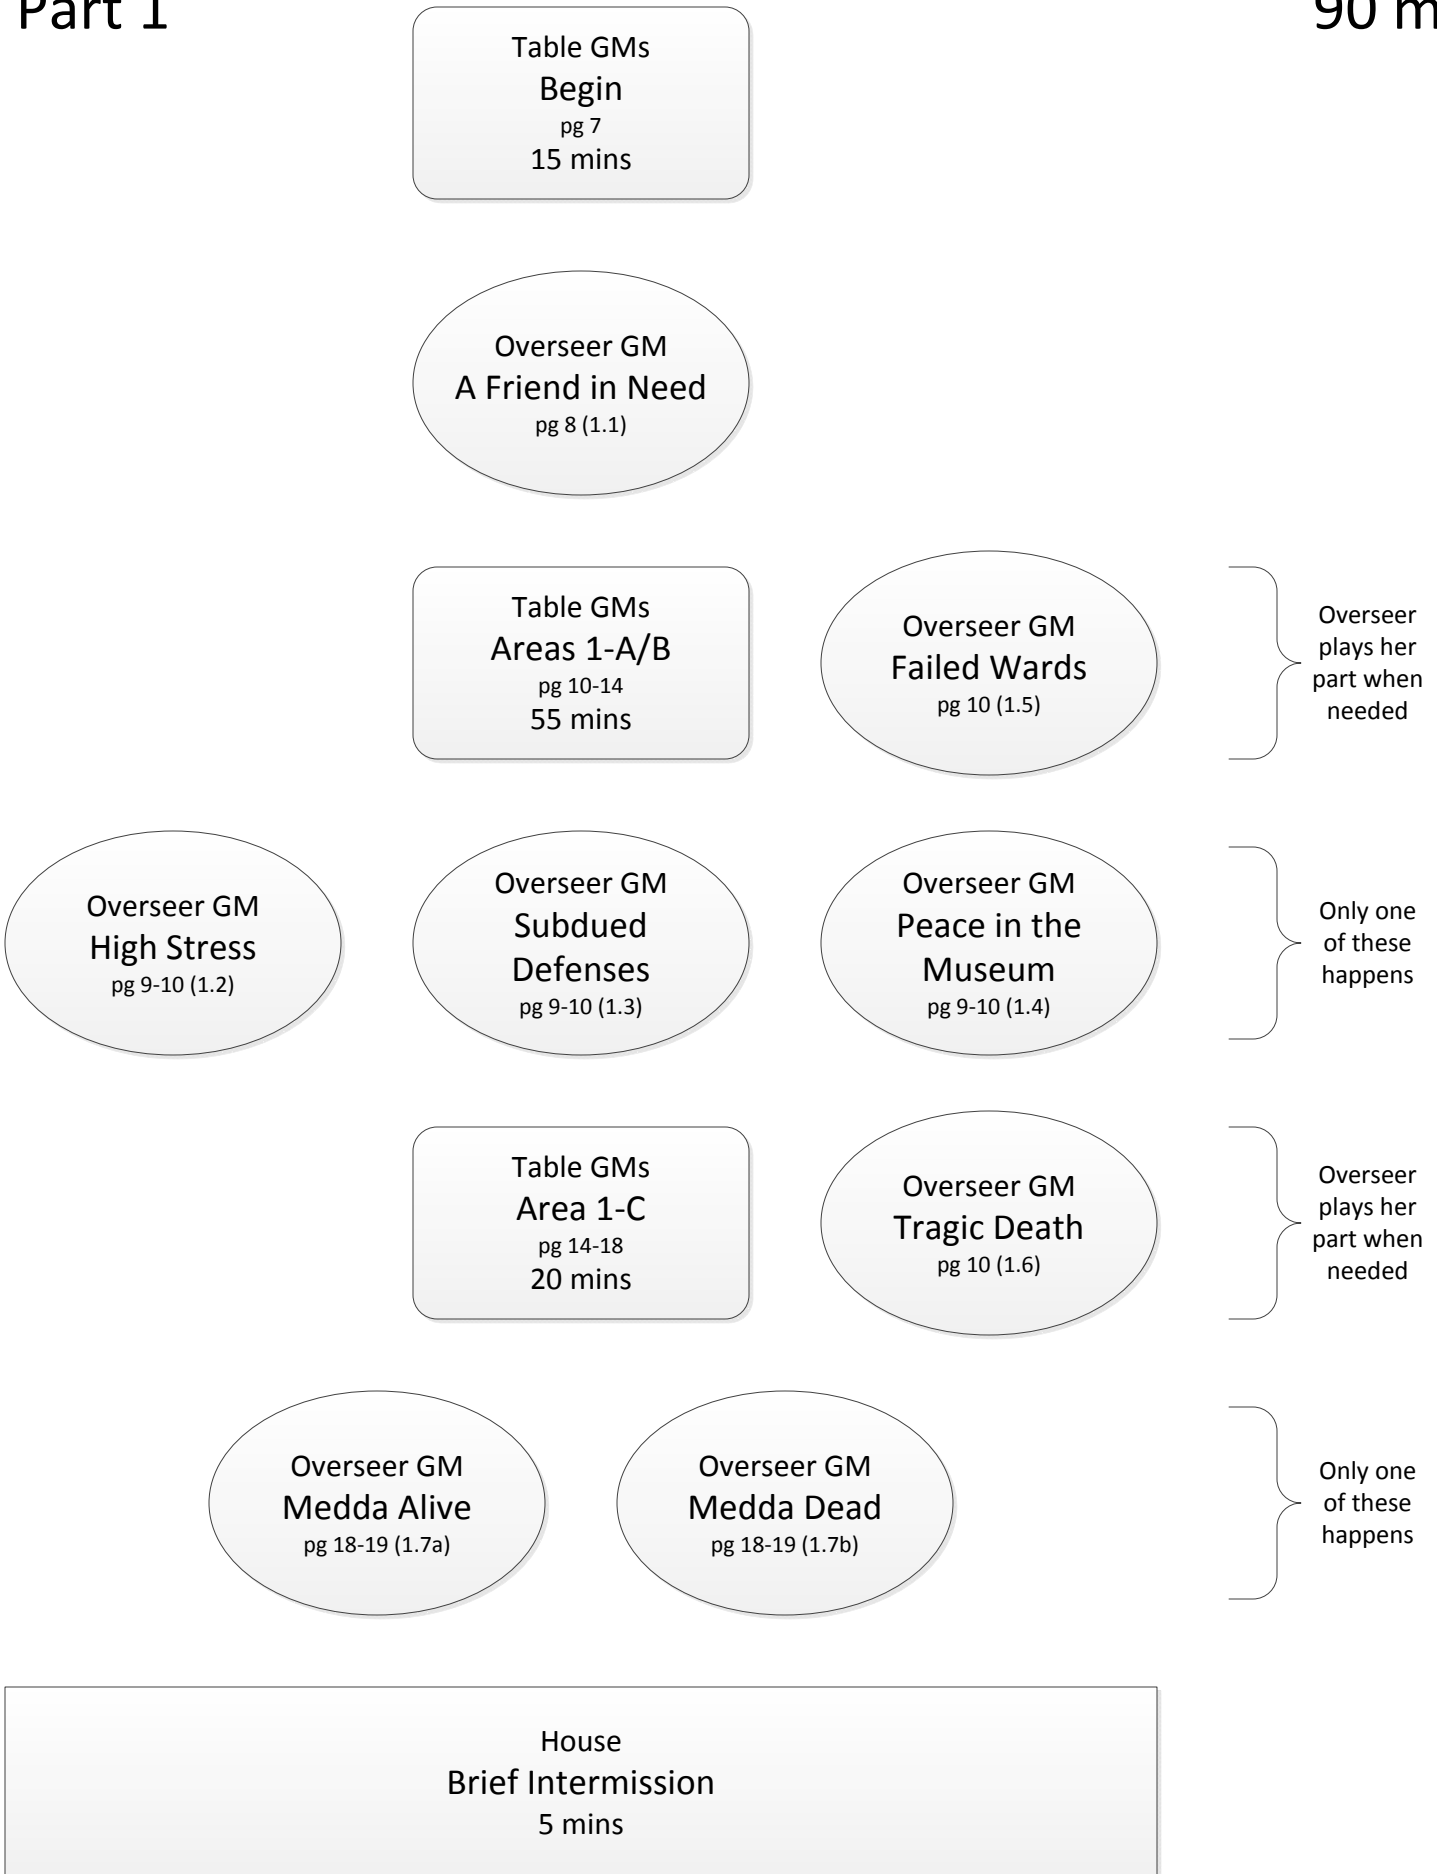

#8-99 Solstice Scar

Part 1

Overseer GM Flowchart

90 mins

#8-99 Solstice Scar

Part 2

Overseer GM Flowchart

90 mins

Overseer GM
Ivvara's Path
pg 20 (2.1)

Table GMs
Securing Passage
pg 20-22
20 mins

Overseer GM
Conclude
Securing Passage
pg 21 (2.2)

Table GMs
Areas 2-D/E/F/G
pg 14-18
70 mins

Overseer GM
Scattered Leaders
pg 21 (2.3)

} Overseer plays her part when needed

Overseer GM
Devastated Army
pg 29-30 (2.4)

Overseer GM
Bloodied Convoy
pg 29-30 (2.5)

Overseer GM
Twinhorn Champions
pg 29-30 (2.6)

} Only one of these happens

House
Brief Intermission
5 mins

#8-99 Solstice Scar

Part 3

Overseer GM Flowchart

90 mins

Overseer GM
Winter Solstice
pg 31 (3.1)

Table GMs
Areas 3-H then 3-I
pg 31-38
60 mins

Overseer GM
Twinhorn Allies
pg 32 (3.6)

Overseer plays her part when needed