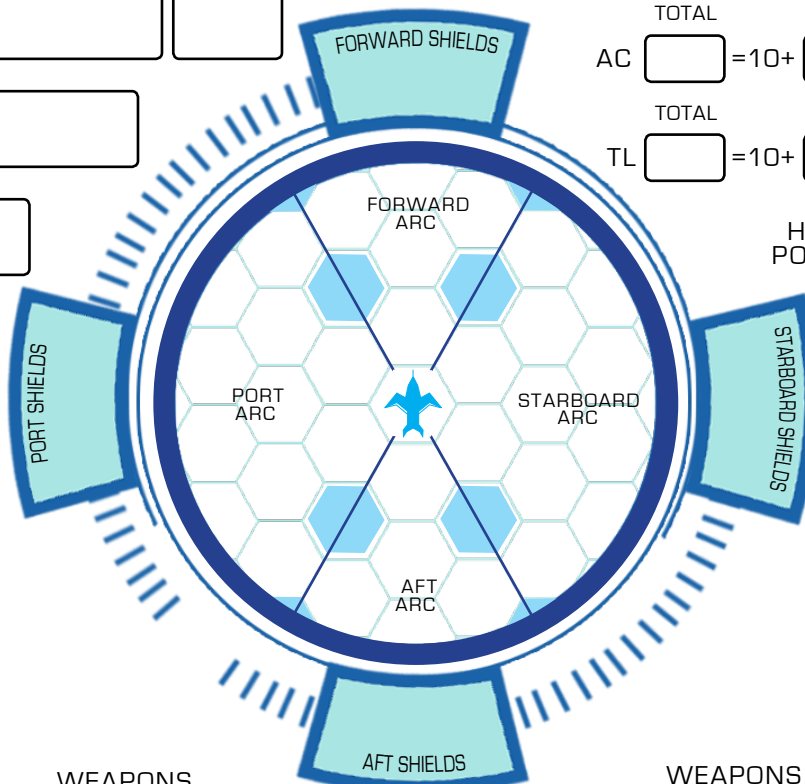

[Empty line]

[Empty line]

[Empty line]

[Empty line]

POWER CORE  
[Empty box]

DRIFT ENGINE  
[Empty box]

[Empty box]

[Empty box]

[Empty box]

[Empty box]

[Empty box]

[Empty box]

[Empty box]

WEAPONS (PORT)  
[Empty line]

[Empty line]

[Empty line]